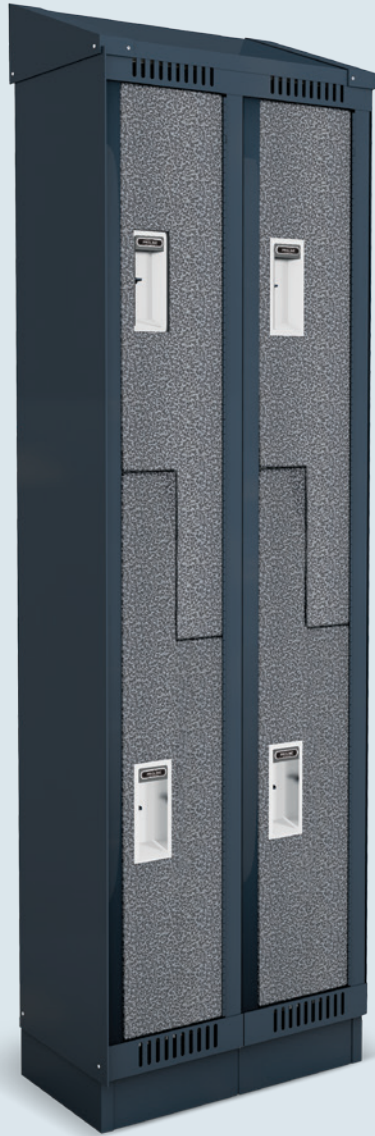

Sloping tops

Single point latch

Double tier locker compartments

PRO LINE Z LOCKERS

The Pro Line Locker from GSS has been designed to provide for storage of longer garments in a 2 tier configuration. The Pro Line is an ideal locker for adult use in any environment.

Manufactured by GSS to our exacting specifications, this locker will be maintenance free and retain its appearance for many years.

Doors are full double pan all welded construction and a full length hinge for long life and secure storage of your valuables. The lockers are the strongest most secure lockers available in the marketplace today.

AVAILABLE IN

- + One height - 72"
- + Three widths - 12", 15" and 18"
- + Three depths - 12", 15" and 18"

APPEARANCE AND PERFORMANCE

GSS Pro Line Z Lockers are designed for use in Educational, Institutional, Industrial, Commercial, Mining, Sports, Golf and Government facilities.